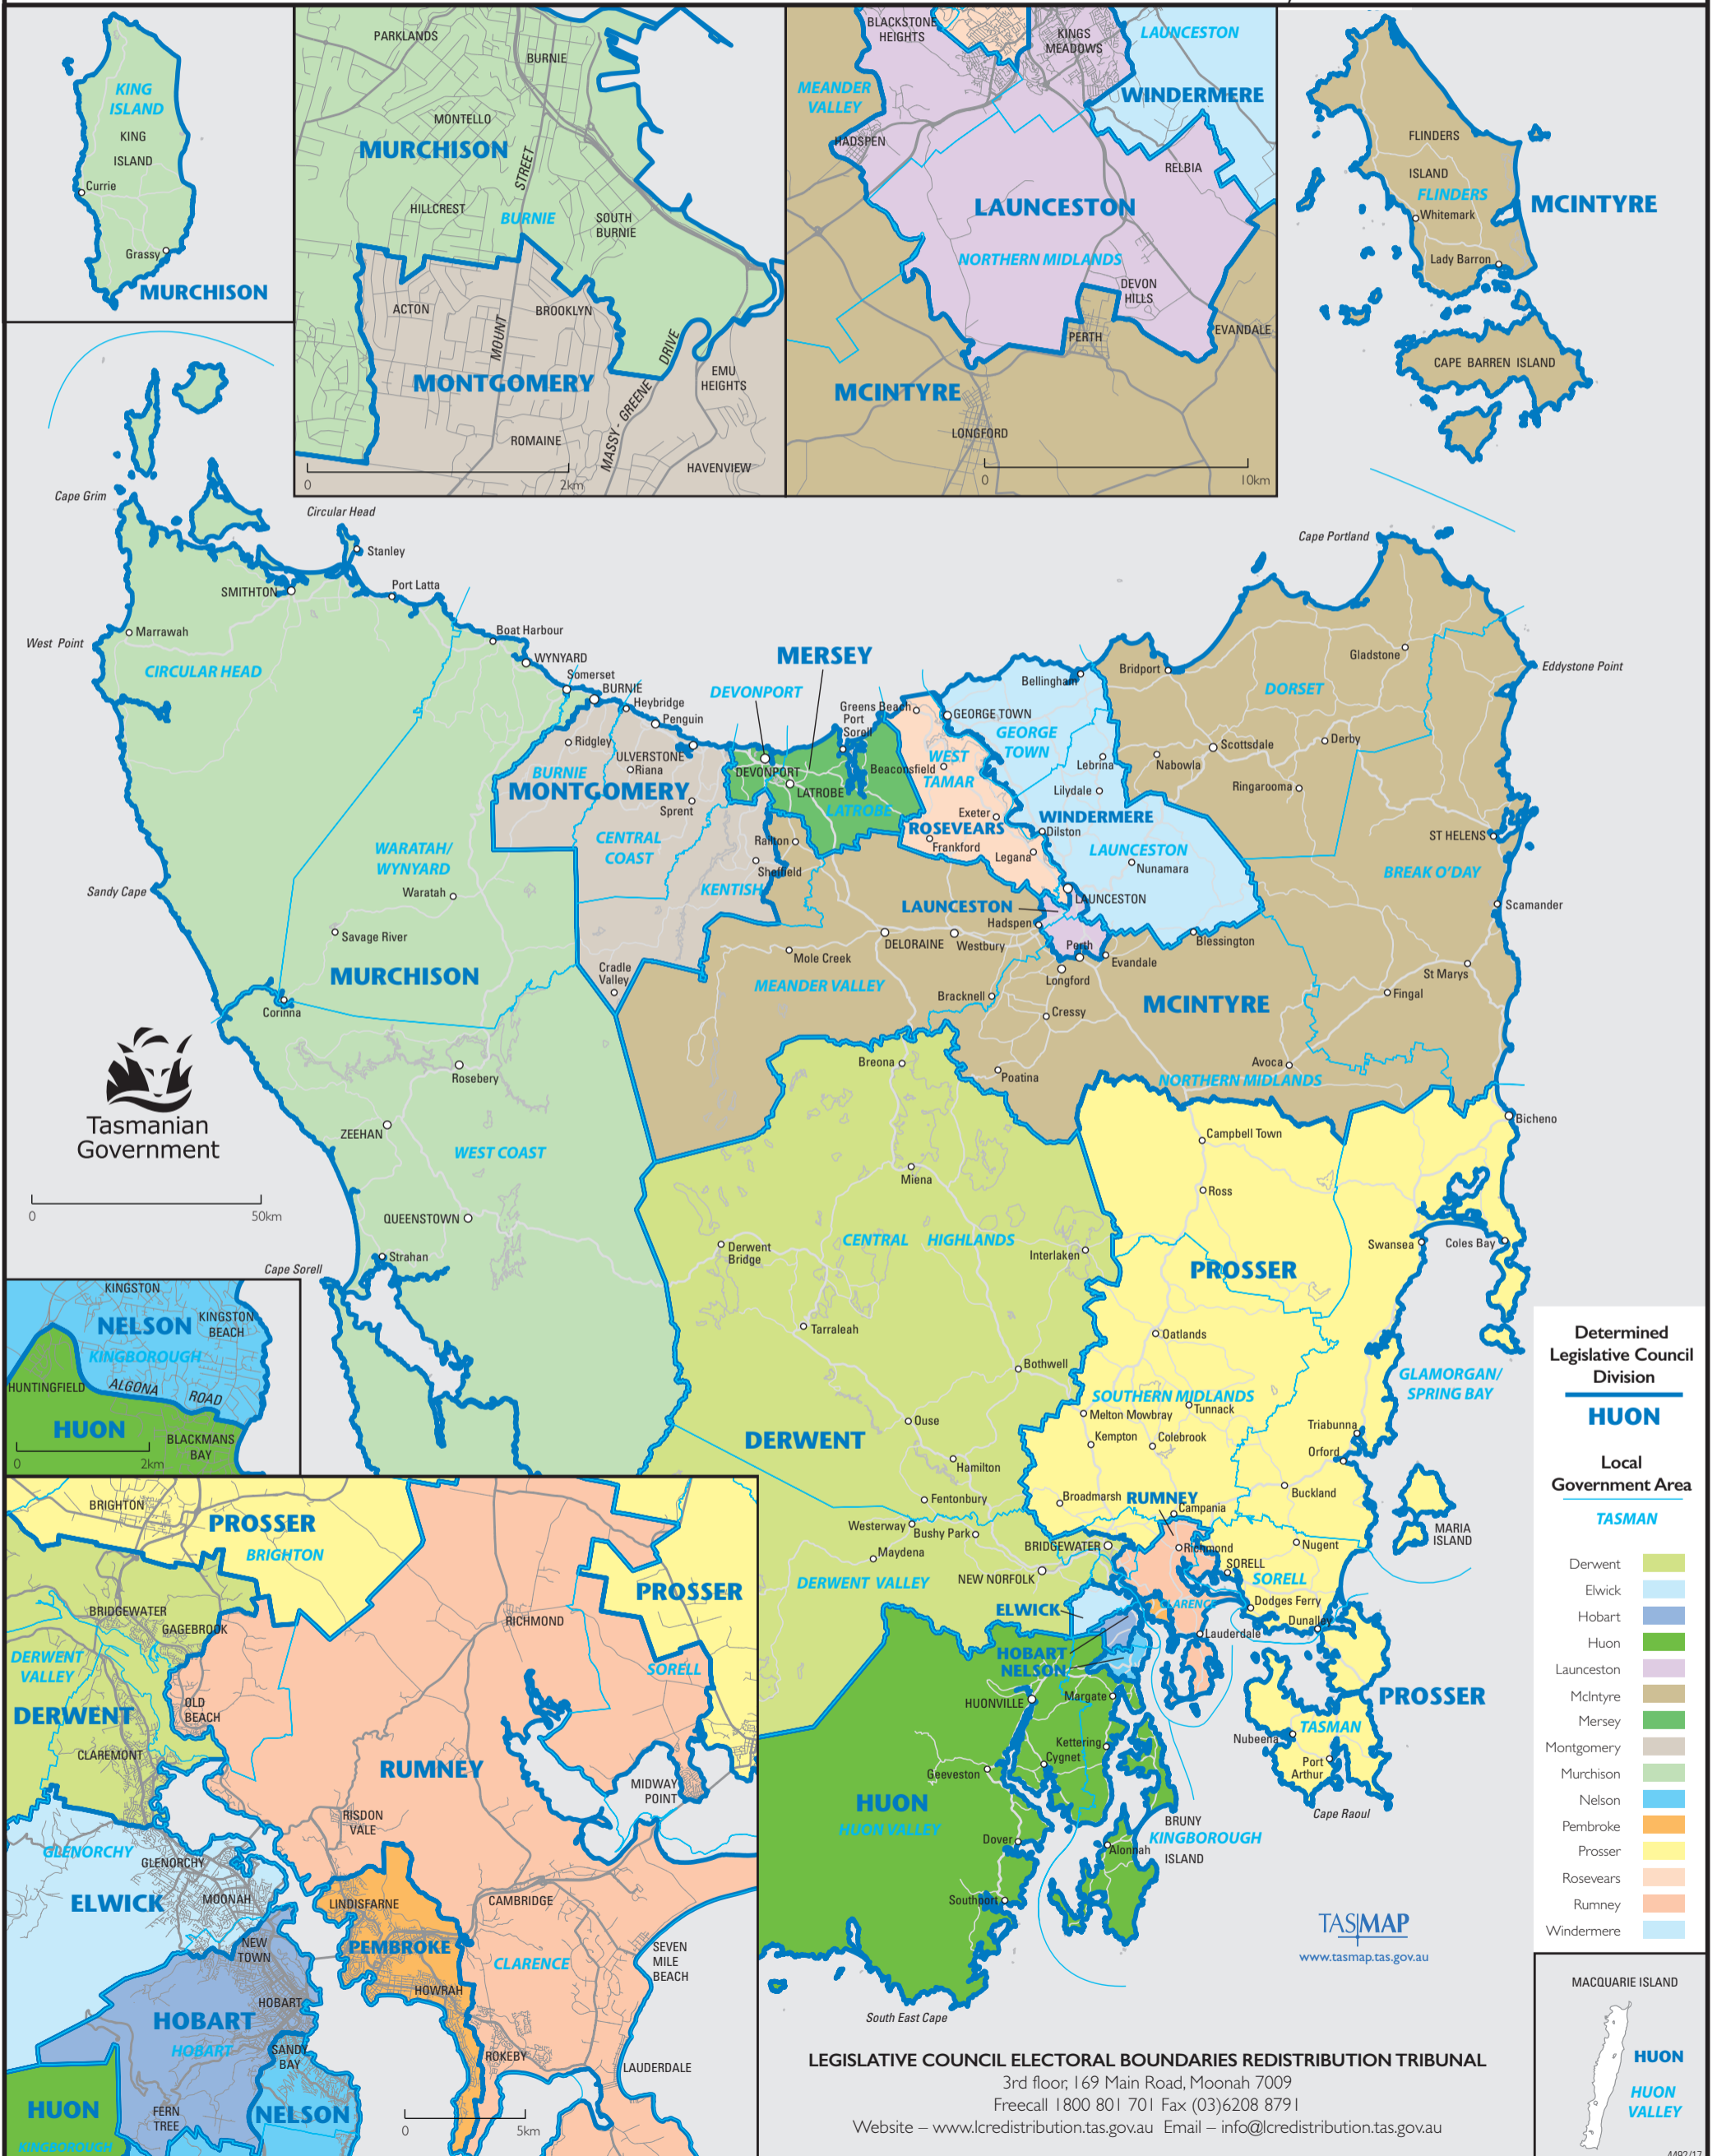

REDISTRIBUTION OF LEGISLATIVE COUNCIL ELECTORAL BOUNDARIES

Legislative Council Electoral Boundaries Act 1995 - Section 25 Notice

Determination of Boundaries and Names

In accordance with section 25(1) of the *Legislative Council Electoral Boundaries Act 1995*, the Redistribution Tribunal hereby determines the names and boundaries of the 15 Legislative Council electoral divisions into which the State of Tasmania is to be distributed.

The names and boundaries are shown on the maps recorded in the Central Plan Register (CPR), Department of Primary Industries, Parks, Water and Environment in Hobart, being the maps numbered CPR 10455, 10456, 10457, 10458, 10459, 10460, 10461, 10462, 10463, 10464, 10465, 10466, 10467, 10468, 10469 and 10470.

Section 28 of the *Legislative Council Electoral Boundaries Act 1995* provides that the determination of the Redistribution Tribunal is final and may not be challenged or appealed against.

Mike Blake,
Chairperson of the Redistribution Tribunal, 20 May 2017

Karen Frost, Member

Lisa Wardlaw-Kelly, Member

Michael Giudici, Member

Andrew Hawkey, Member

Determined Legislative Council Division	
	HUON
Local Government Area	
	TASMAN
	Derwent
	Elwick
	Hobart
	Huon
	Launceston
	McIntyre
	Mersey
	Montgomery
	Murchison
	Nelson
	Pembroke
	Prosser
	Rumney
	Windermere